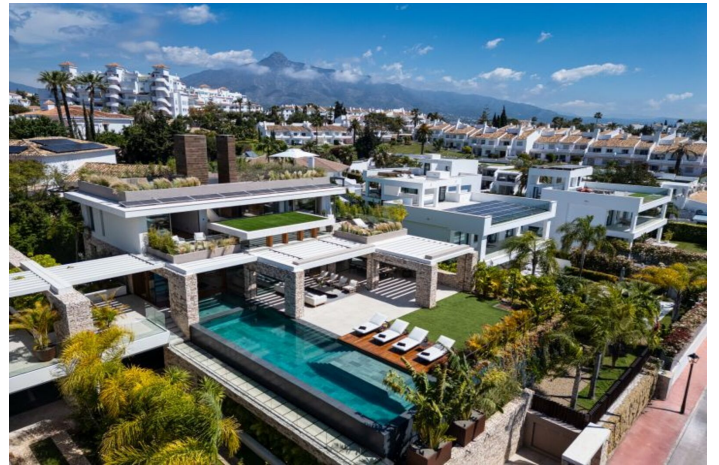

Detached Villa for sale in Nueva Andalucía, Marbella

7,450,000 €

Reference: R4875163 Bedrooms: 5 Bathrooms: 5 Plot Size: 909m² Build Size: 742m² Terrace: 305m²

Costa del Sol, Nueva Andalucía

An Architectural Masterpiece in Nueva Andalucía.

Welcome to Villa P, an exceptional architectural gem located in the heart of Nueva Andalucía, just minutes from the vibrant Puerto Banús. This stunning property is designed to provide an unparalleled lifestyle, seamlessly blending modern aesthetics with luxurious comfort.

Unmatched Design and Location

Villa P stands out with its striking modern design, featuring clean lines and high-end finishes throughout. The property is thoughtfully positioned to maximize both privacy and breathtaking views, making it an oasis of tranquility while still being close to the excitement of Marbella.

Incredible Entertainment Level

One of the highlights of Villa P is its incredible entertainment level, perfect for hosting gatherings and creating lasting memories. This space is equipped with a custom bar, a sophisticated wine bodega, and a chic chill-out lounge, offering the ideal atmosphere for relaxation and socializing. Additionally, the TV section doubles as a home cinema, ensuring that you can enjoy movie nights in style.