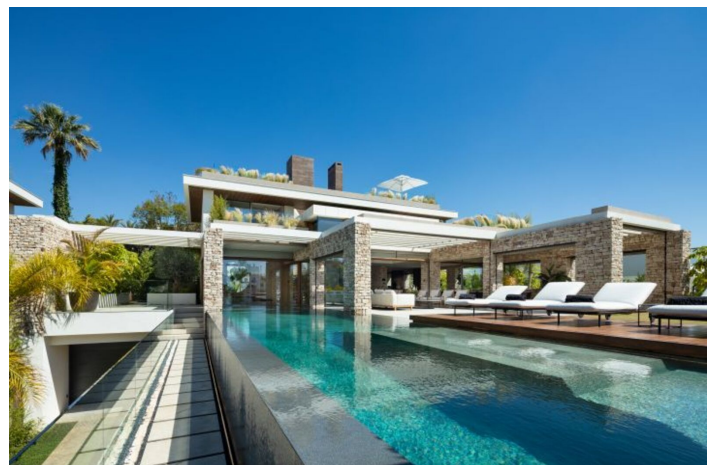

Detached Villa for sale in Nueva Andalucía, Marbella

7,450,000 €

Reference: R4875163   Bedrooms: 5   Bathrooms: 5   Plot Size: 909m²   Build Size: 742m²   Terrace: 305m²