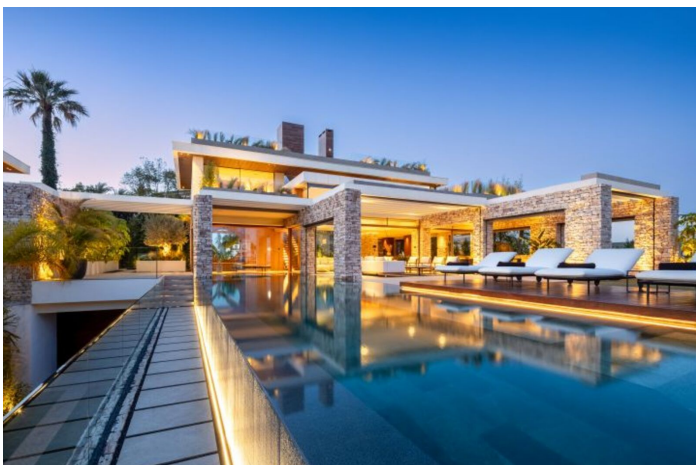

Detached Villa for sale in Nueva Andalucía, Marbella

7,450,000 €

Reference: R4875163   Bedrooms: 5   Bathrooms: 5   Plot Size: 909m²   Build Size: 742m²   Terrace: 305m²