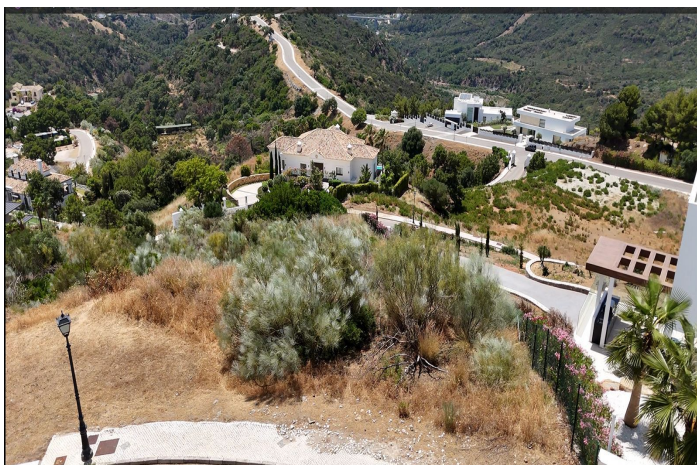

Residential Plot for sale in Benahavís, Benahavís

750,000 €

Reference: R4821940 Plot Size: 3,563m²

Costa del Sol, Benahavís

PRIME MONTE MAYOR RESIDENTIAL PLOT WITH BREATHTAKING VIEWS

Discover this exceptional 3.563 square-meter building site, ideal for constructing a nice villa in the highly sought-after Monte Mayor urbanization. This expansive plot offers stunning views of the Mediterranean, Gibraltar, and the African coastline, all set against a stunning mountain backdrop. With a buildability of 12.5% as per planning regulations, this site is perfect for your luxury property. Our design ensures that each plot retains its natural charm, providing owners with ample space and unparalleled privacy.

Monte Mayor is renowned for its breathtaking natural beauty and top-notch amenities, including 24-hour security. Despite its serene setting, the plot is conveniently accessible, just a 15-minute drive from the bustling hub of Puerto Banús, 25 minutes from Marbella, and less than 45 minutes from Málaga Airport.

Features:

Orientation

South

Views

Sea

Mountain

Panoramic

Country