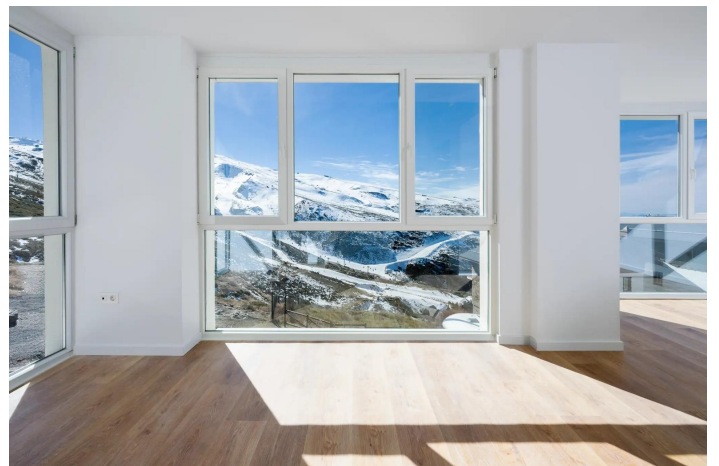

Apartment for sale in Monachil, Granada

283,400 €

Reference: N7973   Bedrooms: 2   Bathrooms: 2   Build Size: 73m²