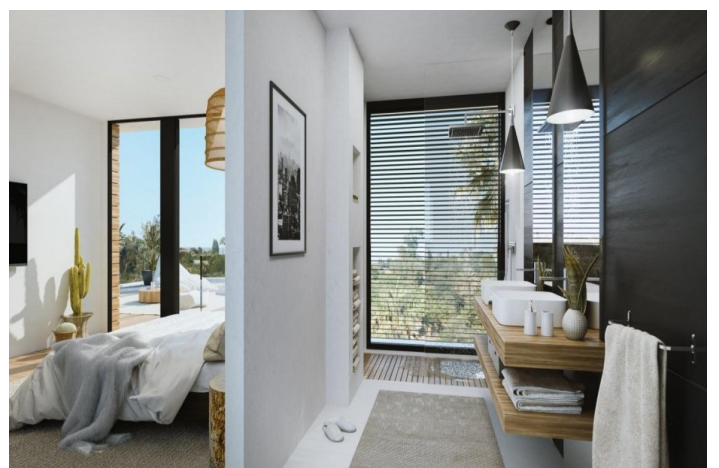

Detached Villa for sale in Estepona, Estepona

1,590,000 €

Reference: SP0374 Bedrooms: 4 Bathrooms: 4 Plot Size: 471m² Build Size: 297m² Terrace: 138m²