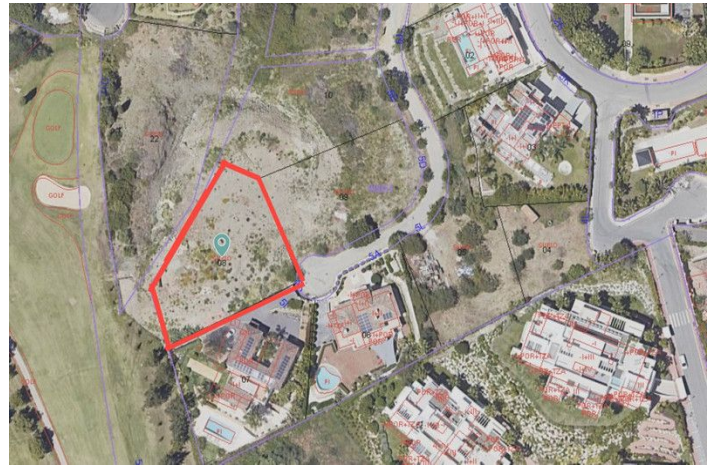

Land for sale in Benahavís, Benahavís

1,500,000 €

Reference: R4797349 Plot Size: 1,553m² Build Size: 616m²

Costa del Sol, Benahavís

1553m2 plot located on the front line of the golf course La Alqueria. 24/7 security with amazing views.

The plot comes with a project for a villa of 616 m2 and license.

Features:

Features

Near Transport

Views

Sea

Golf

Setting