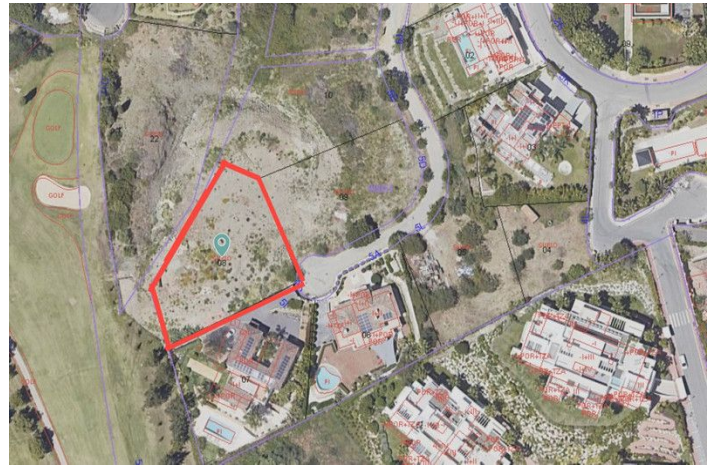

Land for sale in Benahavís, Benahavís

1,500,000 €

Reference: R4797349 Plot Size: 1,553m² Build Size: 616m²

Costa del Sol, Benahavís

1553m2 plot located on the front line of the golf course La Alqueria. 24/7 security with amazing views.

The plot comes with a project for a villa of 616 m2 and license.

Features:

Features

Near Transport

Views

Sea

Golf

Setting