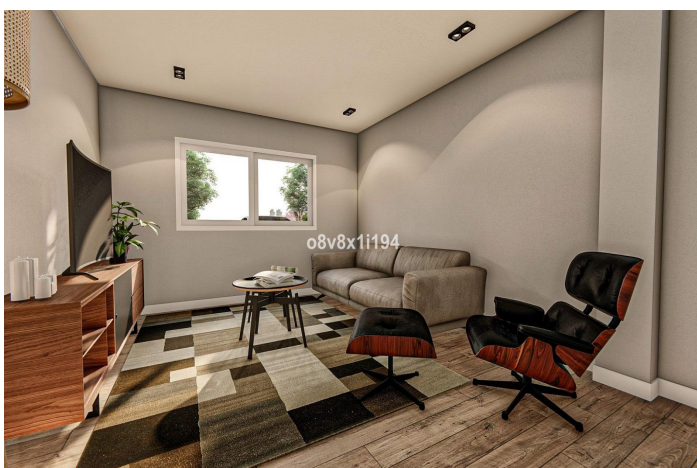

Finca - Cortijo for sale in Mijas Costa, Mijas

319,319 €

Reference: R4340002 Bedrooms: 3 Bathrooms: 1 Plot Size: 2,012m² Build Size: 115m²

Costa del Sol, Mijas Costa

With a total area of 2,100 square meters, this rectangular land offers an excellent opportunity to build the house of your dreams or develop a residential project.

One of the outstanding features of this land is the presence of a house to renovate, which offers the possibility of taking advantage of the existing structure and transforming it into a personalized home.