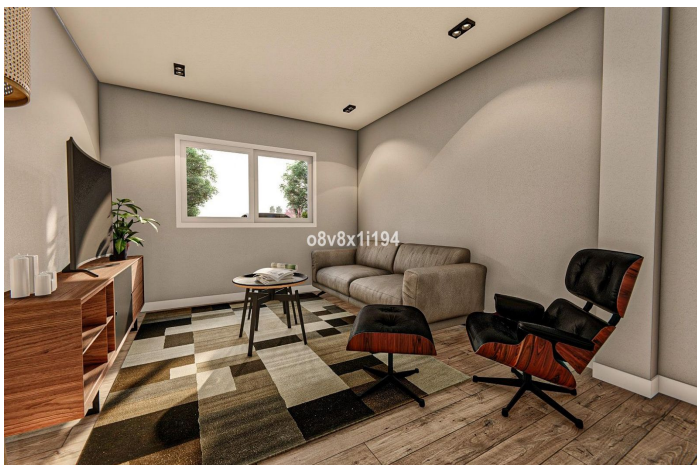

Finca - Cortijo for sale in Mijas Costa, Mijas

319,319 €

Reference: R4340002 Bedrooms: 3 Bathrooms: 1 Plot Size: 2,012m² Build Size: 115m²

Costa del Sol, Mijas Costa

With a total area of 2,100 square meters, this rectangular land offers an excellent opportunity to build the house of your dreams or develop a residential project.

One of the outstanding features of this land is the presence of a house to renovate, which offers the possibility of taking advantage of the existing structure and transforming it into a personalized home.