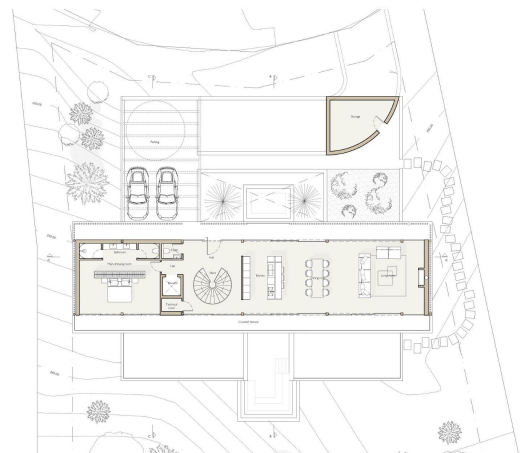

## Detached Villa for sale in Benahavís, Benahavís

**3,250,000 €**

Reference: RS10261 Bedrooms: 5 Bathrooms: 5 Plot Size: 3,277m<sup>2</sup> Build Size: 547m<sup>2</sup> Terrace: 530m<sup>2</sup>

With a plot size of 3,277 m<sup>2</sup> and a total built area of 1,077.65 m<sup>2</sup>, this villa boasts 5 exquisitely designed bedrooms and 5 full bathrooms, plus 2 additional guest toilets.

The entrance main floor hosts an impressive open plan living area with kitchen, dining and living spaces, and the master bedroom.