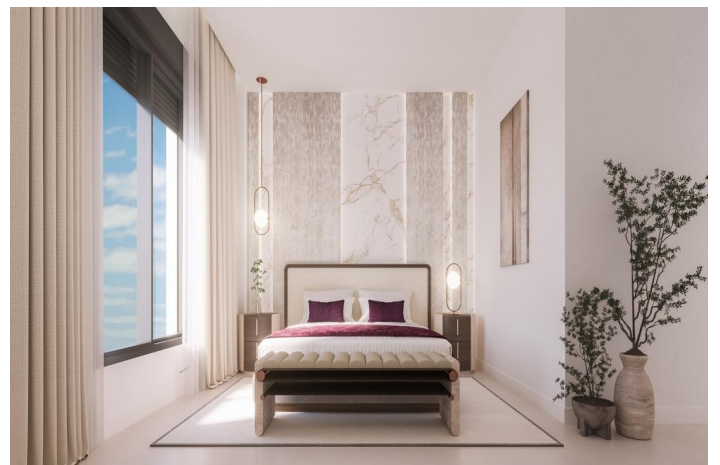

Apartment for sale in Estepona, Estepona

525,000 €

Reference: RS10130 Bedrooms: 3 Bathrooms: 2 Plot Size: 81m² Build Size: 91m² Terrace: 96m²