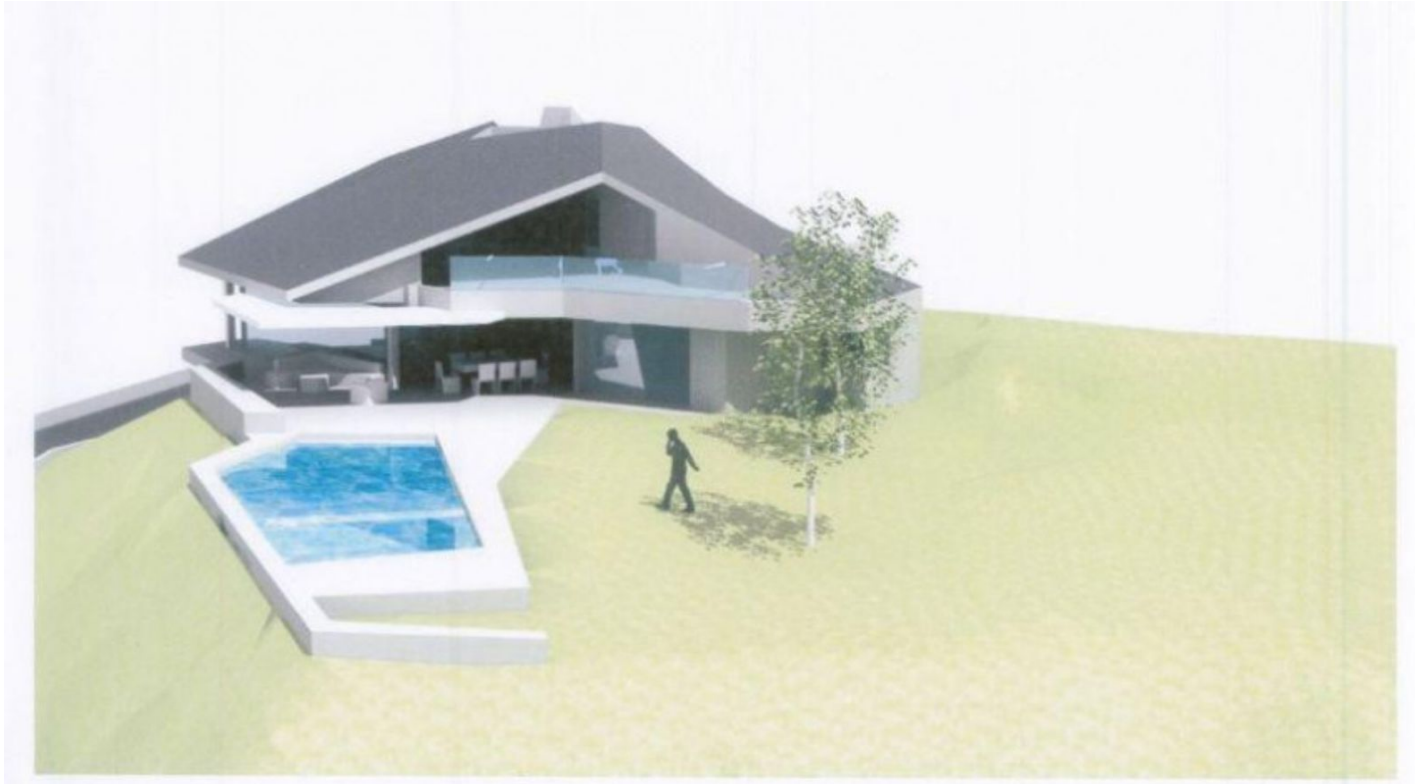

## Residential Plot for sale in Elviria, Marbella

495,000 €

Reference: R4096015 Plot Size: 1,500m<sup>2</sup>

## Costa del Sol, Elvira

Land, Elvira, Costa del Sol.

Garden/Plot 1500 m<sup>2</sup>.

Setting : Close To Golf, Close To Schools.

Orientation : South.

Pool : Room For Pool.

Views : Panoramic.

Garden : Private.