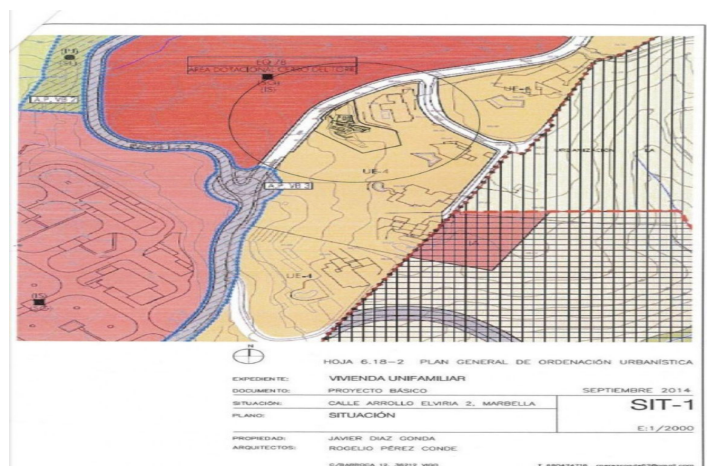

## Costa del Sol, Elvira

Land, Elvira, Costa del Sol.

Garden/Plot 1500 m<sup>2</sup>.

Setting : Close To Golf, Close To Schools.

Orientation : South.

Pool : Room For Pool.

Views : Panoramic.

Garden : Private.

### Orientation

South