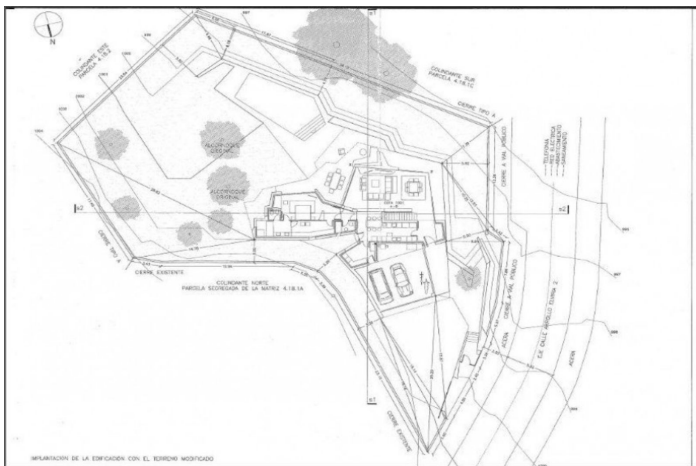

## Residential Plot for sale in Elviria, Marbella

495,000 €

Reference: R4096015 Plot Size: 1,500m<sup>2</sup>

## Costa del Sol, Elvira

Land, Elvira, Costa del Sol.

Garden/Plot 1500 m<sup>2</sup>.

Setting : Close To Golf, Close To Schools.

Orientation : South.

Pool : Room For Pool.

Views : Panoramic.

Garden : Private.