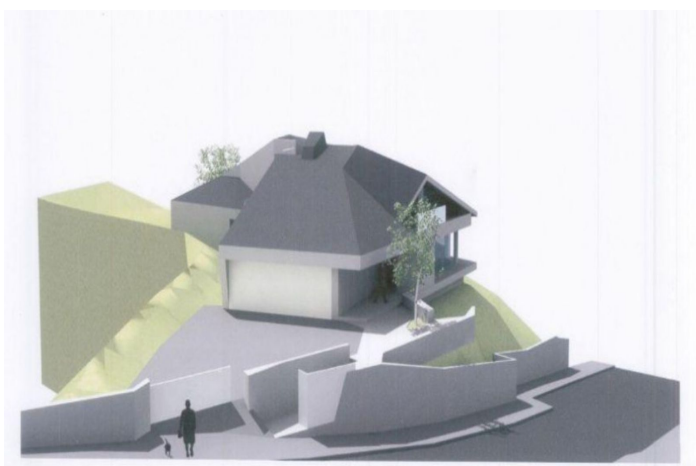

## Residential Plot for sale in Elviria, Marbella

495,000 €

Reference: R4096015 Plot Size: 1,500m<sup>2</sup>

## Costa del Sol, Elvira

Land, Elvira, Costa del Sol.

Garden/Plot 1500 m<sup>2</sup>.

Setting : Close To Golf, Close To Schools.

Orientation : South.

Pool : Room For Pool.

Views : Panoramic.

Garden : Private.