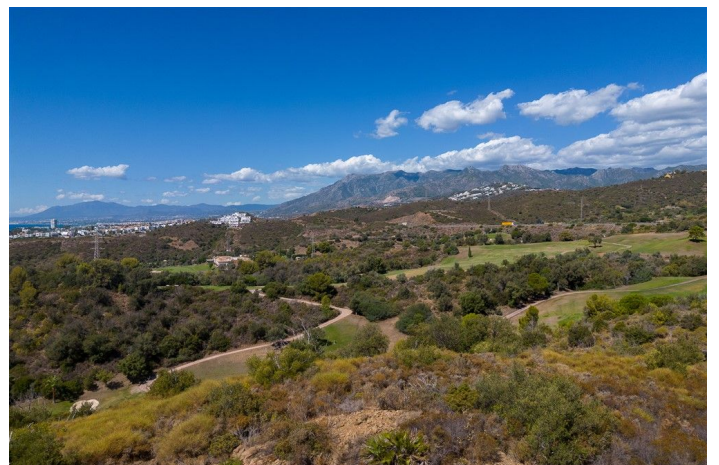

Residential Plot for sale in El Rosario, Marbella

550,000 €

Reference: R4410694 Plot Size: 1,456m²

Costa del Sol, El Rosario

Fantastic, large, elevated, corner plot available in El Rosario.

This plot is fantastically positioned to enjoy incredible 180 degree views of the sea, golf courses, the Coast and all the way over to Gibraltar and Africa.

The location and position of the plot guarantees that the views will never be obstructed.

Perfect opportunity to build your dream property on a plot of land that is unbeaten in an area that is already developing quickly.

Don't miss out on this incredible opportunity!

Features:

Orientation

South East

Views

Sea

Mountain

Country