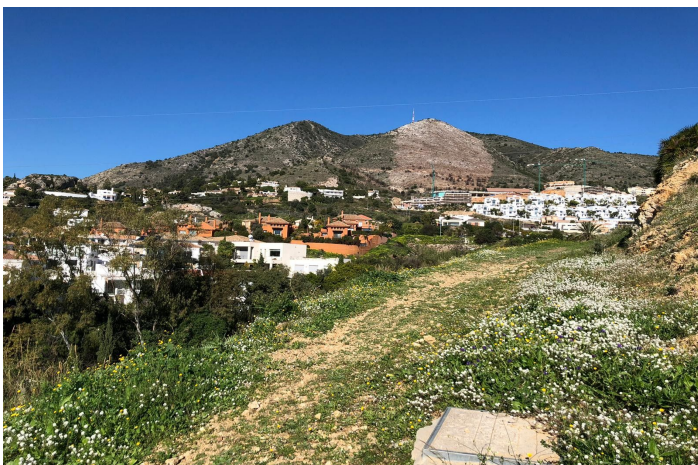

## Costa del Sol, Benalmadena Pueblo

Huge plot of 31.290m<sup>2</sup> close to the budist temple of benalmadena pueblo. With possibility to buy in three parts of 10.000m<sup>2</sup>, 10.000m<sup>2</sup> and 11.290m<sup>2</sup>

Rustic plot, Benalmadena Pueblo, Costa del Sol.

Garden/Plot 32500 m<sup>2</sup>;

Setting : Village, Close To Shops, Close To Sea, Close To Town, Close To Schools.

Orientation : North, East, South, West.

Views : Sea, Mountain, Beach, Country, Panoramic.

### Views

Sea

Mountain

Panoramic

Country

Beach