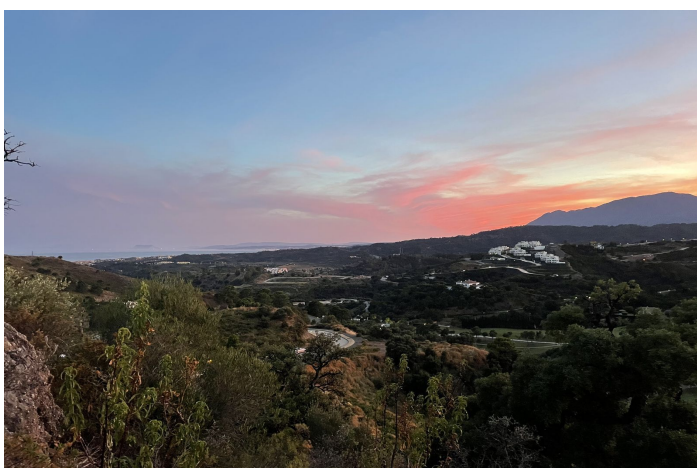

## Costa del Sol, Benahavís

Unique opportunity to acquire two adjoined magnificent villa plots primely nestled on an elevated private peak within the exclusive, Marbella Club Golf Resort, Benahavis boasting panoramic sea, mountain and golf views. One or two villas can be constructed on these plots with a total buildable footprint of 1,100 m<sup>2</sup> plus basement. This unique real-estate opportunity is just a stones throw from the club house and the resort's many amenities. Gourmet five-star dining can be enjoyed at the clubhouse in a tranquil setting nestled between a picturesque lake and the 18th hole green. Golf Club Members will enjoy unlimited use of its meticulously manicured, championship, Dave Thomas designed 18-hole golf course where often walk-on access to play with practically no tee-times required. Members enjoy a comprehensive practice facility along with personalized Golf instruction by PGA professional golf staff. The golf club has a full calendar of events and tournaments hosted by the club. Additionally, the Marbella Club Golf Resort Riding Stables is a horse lovers delight that has been host of the both international and national horse jumping championships where Residents can enjoy a comprehensive range of services provided by one of the finest equestrian facilities in Spain. Residents can liberally arrange for a guided ride through the stunning trails among unspoiled nature within the majestic foothills of the Sierra Bermeja Mountains.

### Views

Sea

Mountain

Panoramic

Golf