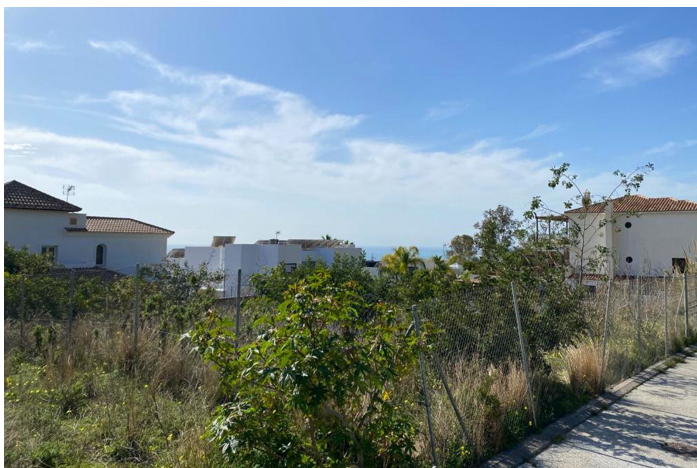

## Costa del Sol, Benalmádena

A beautiful flat residential plot in the highly sought-after location of Retamar, Benalmadena. Spanning 600m<sup>2</sup>, this plot boasts stunning sea views and is surrounded by prestigious homes. It is the perfect spot for building a house of up to 330m<sup>2</sup>, with a pre-approved project available upon request. Within a short drive, you can enjoy the beach, a supermarket, the charming town of Benalmadena, and a range of other amenities. Don't miss out on this incredible opportunity!