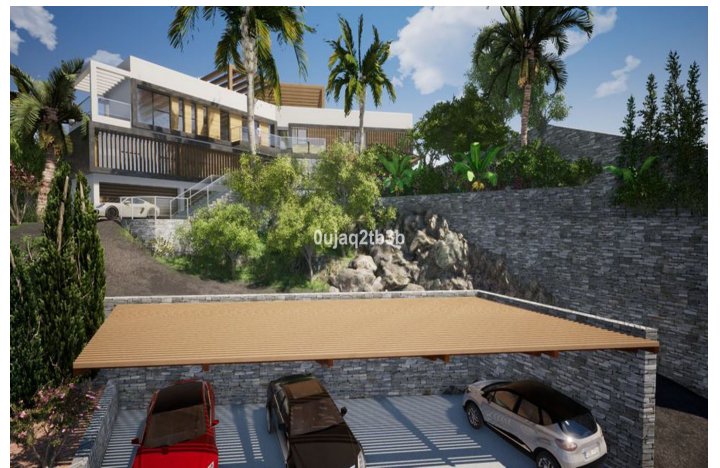

# Residential Plot for sale in El Rosario, Marbella

555,000 €

Reference: R3888871 Plot Size: 1,704m<sup>2</sup>

## Costa del Sol, El Rosario

Magnificent plot in a great location and walking distance to Sports center, commercial center, services and amenities. There is a project to build a very large house taking advantage of the slope in the plot. South-West oriented. El Rosario is a consolidated residential area with high demand for plots and properties.

### Views

Mountain

Panoramic

Garden

Street