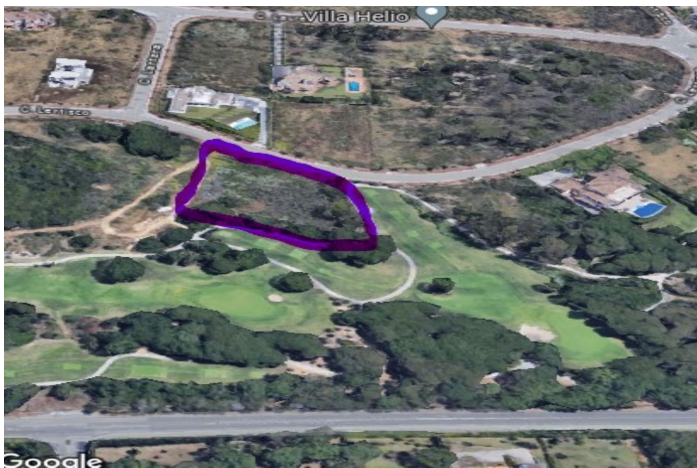

Residential Plot for sale in Sotogrande Alto, Sotogrande

750,000 €

Reference: R4367251 Plot Size: 2,748m²

Costa de la Luz, Sotogrande Alto

A residential plot for a single dwelling on Calle Lentisco within the La Reserva golf resort. This frontline golf plot has a total of 2,748m² with a buildability of 25%.

Features:

Orientation

South

Views

Sea

Golf

Setting

Frontline Golf