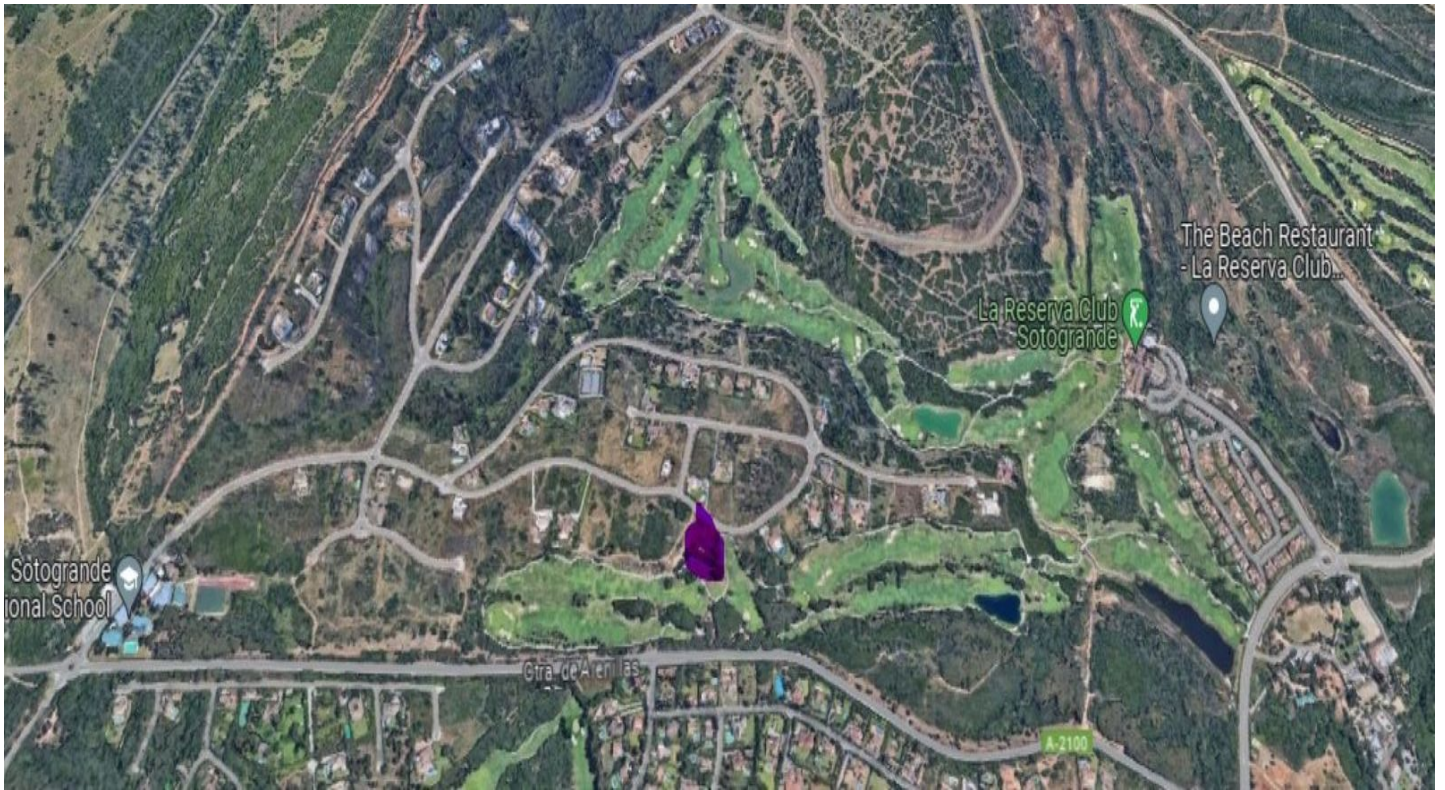

Residential Plot for sale in Sotogrande Alto, Sotogrande

750,000 €

Reference: R4367251 Plot Size: 2,748m²

Costa de la Luz, Sotogrande Alto

A residential plot for a single dwelling on Calle Lentisco within the La Reserva golf resort. This frontline golf plot has a total of 2,748m² with a buildability of 25%.

Features:

Orientation

South

Views

Sea

Golf

Setting

Frontline Golf