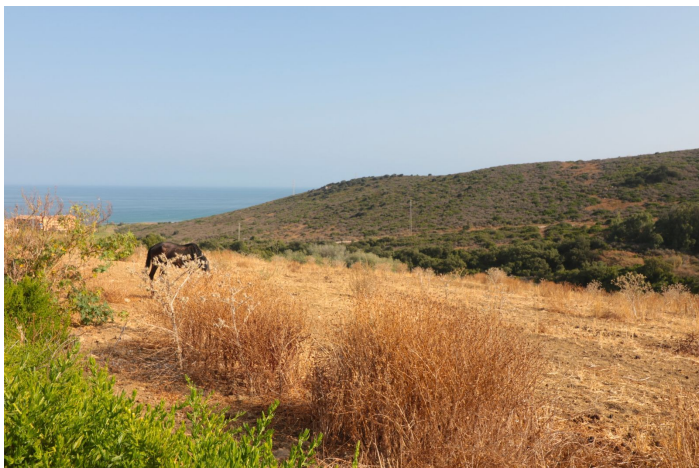

## Costa del Sol, Manilva

For sale Finca with house and 35664 m2 incredible with fantastic sea and mountain views!!!!

Unique investment opportunity with possibility to build or live in the house in excellent location with all infrastructure - asphalted roads, water for irrigation, electricity, telecom fibre and sewerage.

Walking distance to the sandy beaches of Manilva. In a very quiet area, surrounded by peace and nature, close to all amenities. In the area there are mostly private houses on the urbanised roads.

iiii WE HIGHLY RECOMMEND A VISIT !!!!

### Views

Sea  
Mountain  
Panoramic