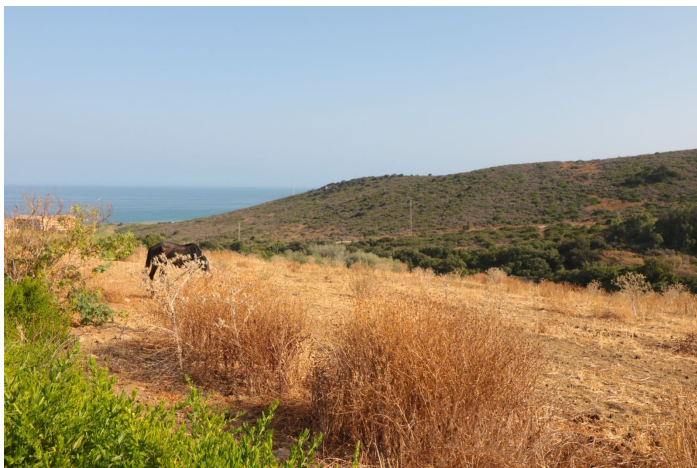

Land with Ruin for sale in Manilva, Manilva

1,800,000 €

Reference: R4114879 Plot Size: 35,642m² Build Size: 35,642m²

Costa del Sol, Manilva

For sale Finca with house and 35664 m2 incredible with fantastic sea and mountain views!!!!

Unique investment opportunity with possibility to build or live in the house in excellent location with all infrastructure - asphalted roads, water for irrigation, electricity, telecom fibre and sewerage.

Walking distance to the sandy beaches of Manilva. In a very quiet area, surrounded by peace and nature, close to all amenities. In the area there are mostly private houses on the urbanised roads.

iiii WE HIGHLY RECOMMEND A VISIT !!!!

Features:

Orientation

South
South West

Condition

Excellent

Views

Sea
Mountain
Panoramic

Category