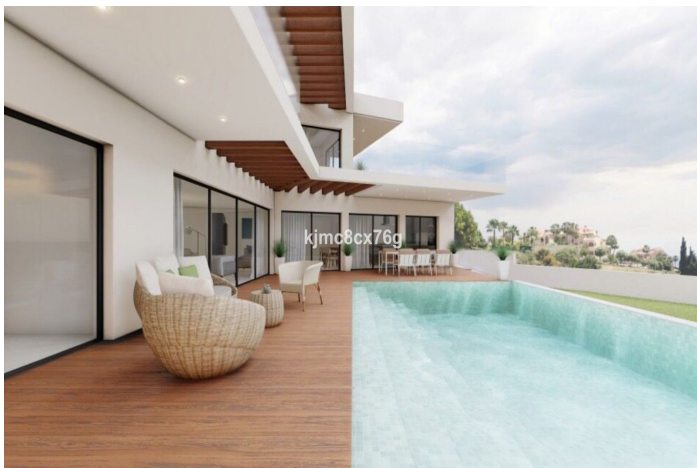

Detached Villa for sale in El Faro, Mijas

2,150,000 €

Reference: R3892870 Bedrooms: 6 Bathrooms: 7 Plot Size: 1,114m² Build Size: 572m² Terrace: 103m²

Costa del Sol, El Faro

Newly built villa in the urbanization El Faro, Mijas Costa, only 200 metres from the beach.

The property consists of three levels connected by stairs and lift, which are distributed as follows: main floor with large living-dining room with access to its large terrace, the gardens and the pool, as well as the barbecue area. Furthermore there is a fully fitted kitchen with separate utility room, a guest toilet and two bedrooms ensuite, perfect for guests. First floor with two large bedrooms ensuite, office and another complex bathroom. Furthermore terrace of more than 100 m² with spectacular sea and mountain views. Finally its large basement with more than 250 m² houses a huge parking area for several vehicles, machinery room, cinema area, wine cellar, kitchen and an additional bedroom ensuite.

Views

Sea
Panoramic
Garden
Pool

Pool

Private

Garden

Private
Easy Maintenance

Utilities

Electricity
Drinkable Water
Telephone

Category

Holiday Homes
Investment
Bargain
Beachfront
Golf
Luxury
Contemporary

Climate Control

Air Conditioning
Cold A/C
Hot A/C

Condition

Excellent
New Construction

Kitchen

Fully Fitted