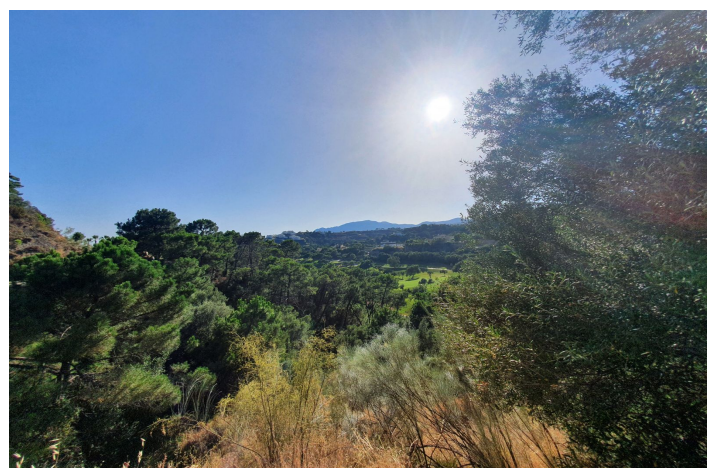

Land for sale in Benahavís, Benahavís

700,000 €

Reference: R4200823 Plot Size: 4,215m²

Costa del Sol, Benahavís

Incredible opportunity to acquire a plot in one of the most prestigious urbanizations in all of Europe, Marbella Club Golf Resort. This incredible gated community is located in the hills of Benahavís, which offer an enviable tranquility, surrounded by lush forests, and also has one of the best golf courses in all of Marbella, 24 hour security, and a spectacular equestrian center.

This front line golf plot has more than 4200m² and unobstructed views of the hills, the golf course and the clubhouse.

Features:

Orientation

South West

Security

24 Hour Security

Views

Mountain

Panoramic

Country

Garden

Golf

Category

Luxury

Setting

Close To Golf