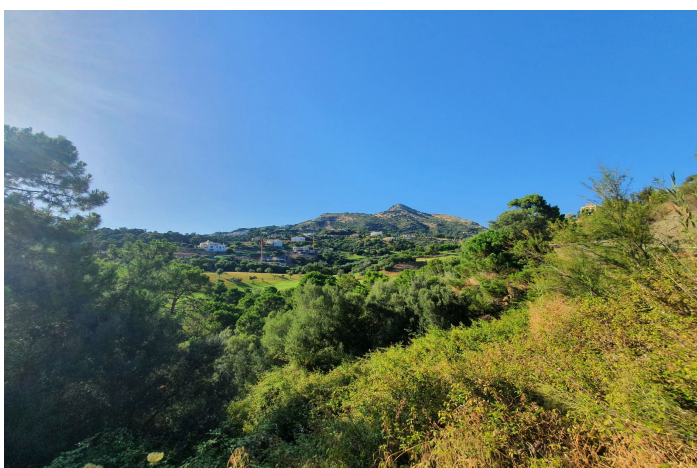

Land for sale in Benahavís, Benahavís

700,000 €

Reference: R4200823 Plot Size: 4,215m²

Costa del Sol, Benahavís

Incredible opportunity to acquire a plot in one of the most prestigious urbanizations in all of Europe, Marbella Club Golf Resort. This incredible gated community is located in the hills of Benahavís, which offer an enviable tranquility, surrounded by lush forests, and also has one of the best golf courses in all of Marbella, 24 hour security, and a spectacular equestrian center.

This front line golf plot has more than 4200m² and unobstructed views of the hills, the golf course and the clubhouse.

Features:

Orientation

South West

Security

24 Hour Security

Views

Mountain

Panoramic

Country

Garden

Golf

Category

Luxury

Setting

Close To Golf