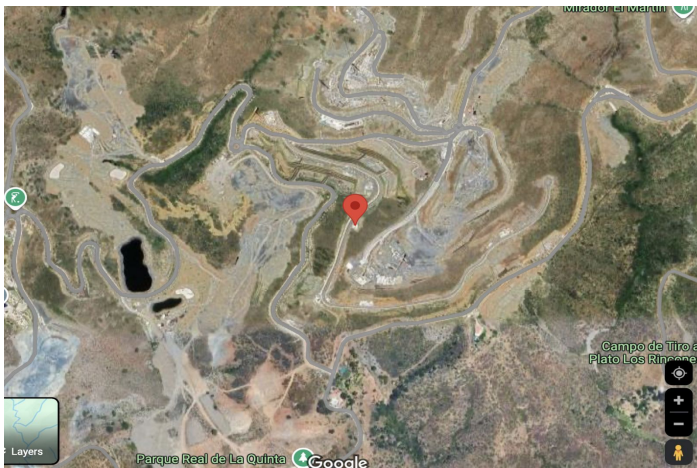

Residential Plot for sale in Benahavís, Benahavís

740,000 €

Reference: R4405132 Plot Size: 1,751m²

Costa del Sol, Benahavís

Super west facing plot within the area of El Real de la Quinta. This plot is flat and is ready for an architect to come and design a dream home.

Overlooking what will be the golf course of this luxurious new area in Benahavis, the villa that is built here will have stunning views and will be able to access incredible facilities.

Real de La Quinta Residential Country Club Resort® is an enchanting 200 hectare residential resort, seamlessly integrated into the idyllic foothills of the Sierra de las Nieves overlooking the majestic La Concha mountain, the picturesque Costa del Sol and bordering the UNESCO biosphere reserve. Fulfil your lifestyle dreams with the Real de La Quinta real estate project where nature coexists with the modern world.

**GREAT OPPORTUNITY TO OBTAIN A BUILDING PLOT IN THE MOST UP AND COMING LOCATION
BUILDING PLOT IN REAL DE LA QUINTA WITH GORGEOUS VIEWS AND WEST ORIENTATION.**

Features:

Orientation

West

Views

Sea

Mountain

Panoramic

Country