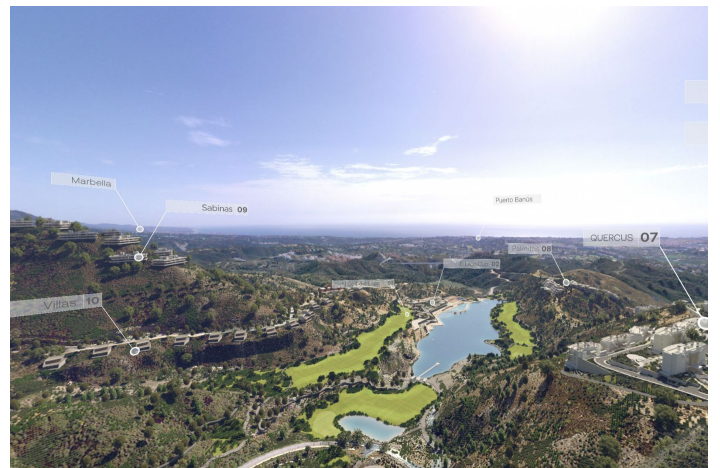

Residential Plot for sale in Benahavís, Benahavís

740,000 €

Reference: R4405132 Plot Size: 1,751m²

Costa del Sol, Benahavís

Super west facing plot within the area of El Real de la Quinta. This plot is flat and is ready for an architect to come and design a dream home.

Overlooking what will be the golf course of this luxurious new area in Benahavis, the villa that is built here will have stunning views and will be able to access incredible facilities.

Real de La Quinta Residential Country Club Resort® is an enchanting 200 hectare residential resort, seamlessly integrated into the idyllic foothills of the Sierra de las Nieves overlooking the majestic La Concha mountain, the picturesque Costa del Sol and bordering the UNESCO biosphere reserve. Fulfil your lifestyle dreams with the Real de La Quinta real estate project where nature coexists with the modern world.

**GREAT OPPORTUNITY TO OBTAIN A BUILDING PLOT IN THE MOST UP AND COMING LOCATION
BUILDING PLOT IN REAL DE LA QUINTA WITH GORGEOUS VIEWS AND WEST ORIENTATION.**

Features:

Orientation

West

Views

Sea

Mountain

Panoramic