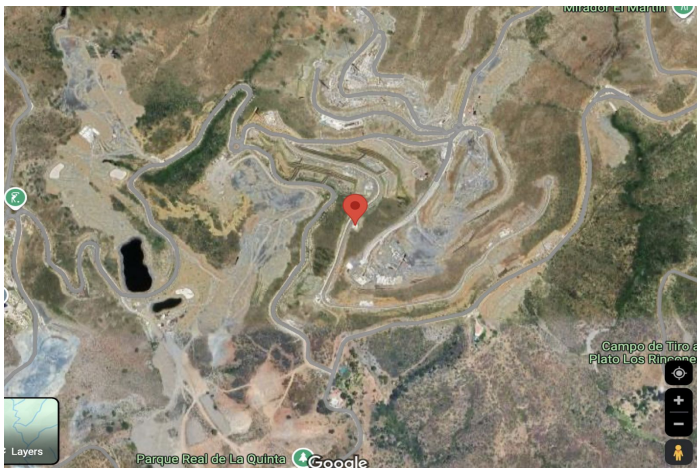

## Costa del Sol, Benahavís

Super west facing plot within the area of El Real de la Quinta. This plot is flat and is ready for an architect to come and design a dream home.

Overlooking what will be the golf course of this luxurious new area in Benahavis, the villa that is built here will have stunning views and will be able to access incredible facilities.

Real de La Quinta Residential Country Club Resort® is an enchanting 200 hectare residential resort, seamlessly integrated into the idyllic foothills of the Sierra de las Nieves overlooking the majestic La Concha mountain, the picturesque Costa del Sol and bordering the UNESCO biosphere reserve. Fulfil your lifestyle dreams with the Real de La Quinta real estate project where nature coexists with the modern world.

**GREAT OPPORTUNITY TO OBTAIN A BUILDING PLOT IN THE MOST UP AND COMING LOCATION  
BUILDING PLOT IN REAL DE LA QUINTA WITH GORGEOUS VIEWS AND WEST ORIENTATION.**

### Views

Sea

Mountain

Panoramic

Country