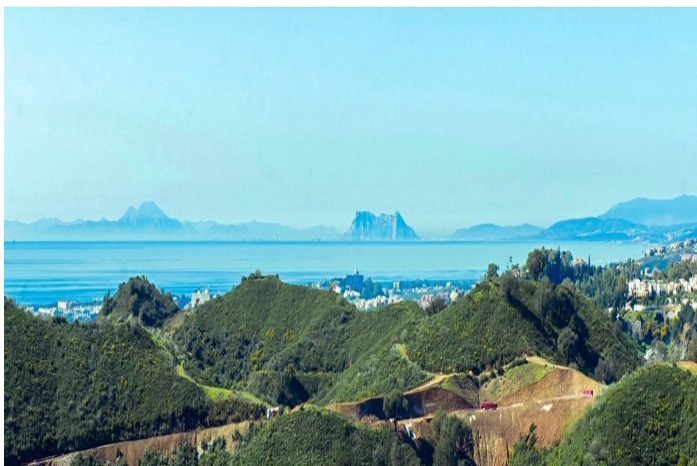

## Costa del Sol, Benahavís

Residential plot for sale in El Real de la Quinta, with a building capacity of 10% Its suitable for building detached villa with 2 floors + basements + terraces + porches, or 920.30m2 if we include the basements.

The views are of the sea and mountains.

Ask for more available units of different prices and sizes

### Views

Sea

Mountain

Panoramic

Golf