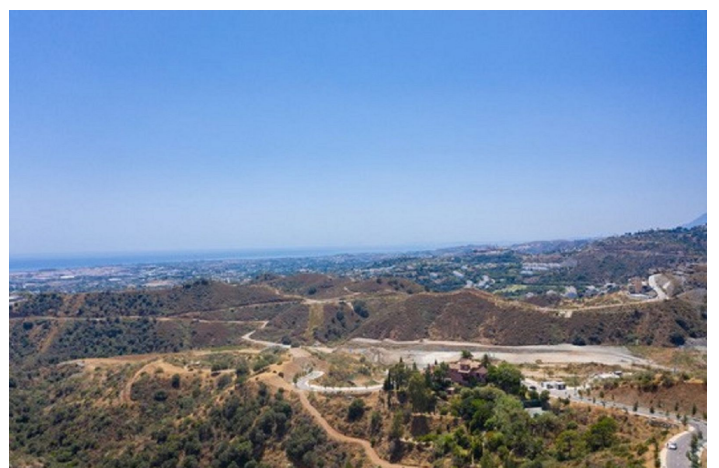

## Costa del Sol, Benahavís

Residential plot for sale in El Real de la Quinta, with a building capacity of 10% Its suitable for building detached villa with 2 floors + basements + terraces + porches, or 920.30m2 if we include the basements.

The views are of the sea and mountains.

Ask for more available units of different prices and sizes

### Views

Sea

Mountain

Panoramic

Golf