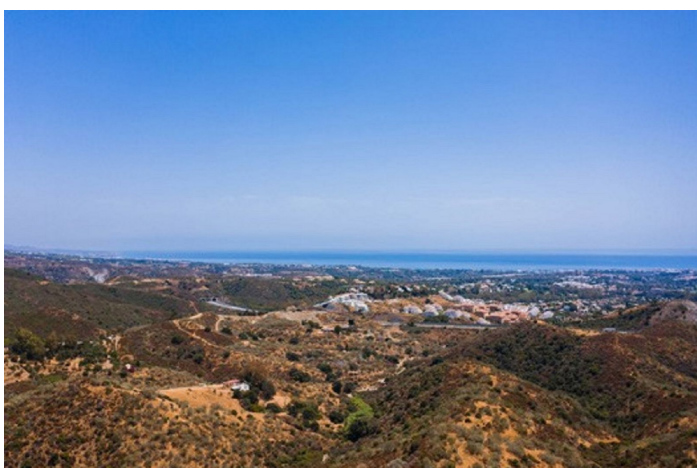

## Costa del Sol, Benahavís

Residential plot for sale in El Real de la Quinta, with a building capacity of 10% Its suitable for building detached villa with 2 floors + basements + terraces + porches, or 920.30m2 if we include the basements.

The views are of the sea and mountains.

Ask for more available units of different prices and sizes

### Views

Sea

Mountain

Panoramic

Golf