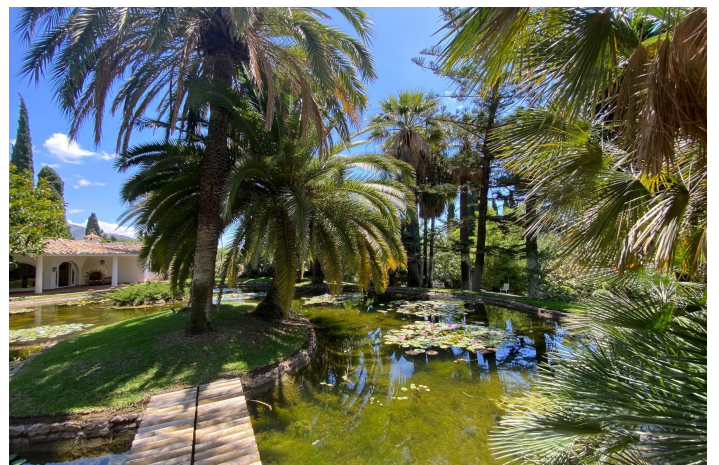

## Costa del Sol, Nagüeles

Detached Villa, Nagüeles, Costa del Sol.

4 Bedrooms, 4.5 Bathrooms, Built 350 m<sup>2</sup>, Terrace 120 m<sup>2</sup>, Garden/Plot 4000 m<sup>2</sup>.

Setting : Close To Golf, Close To Port, Close To Shops, Close To Sea, Close To Town, Close To Schools, Urbanisation.