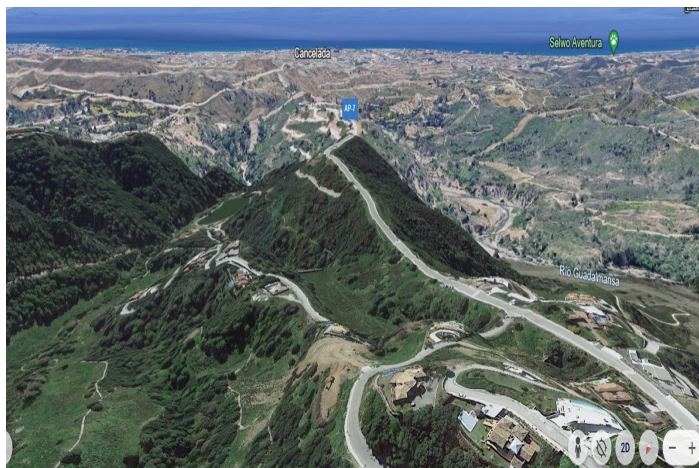

## Costa del Sol, Benahavís

Monte Mayor: Big plot with open views This plot is in the perfect setting to build a villa overlooking the green mountains of Benahavis and the lake in Monte Mayor. Monte Mayor is a gated urbanization, surrounded by green mountains, it is the ideal place to live as a family and get away from the hustle and bustle of the coast, but also only 15min by car from Puerto Banus and the village of Benahavis, the gastronomic jewel of the Costa del Sol

### Orientation

South West

### Views

Sea

Mountain

Panoramic

Country

Golf

Forest

### Setting

Close To Golf

Urbanisation

Country

Village

Mountain Pueblo

Close To Forest