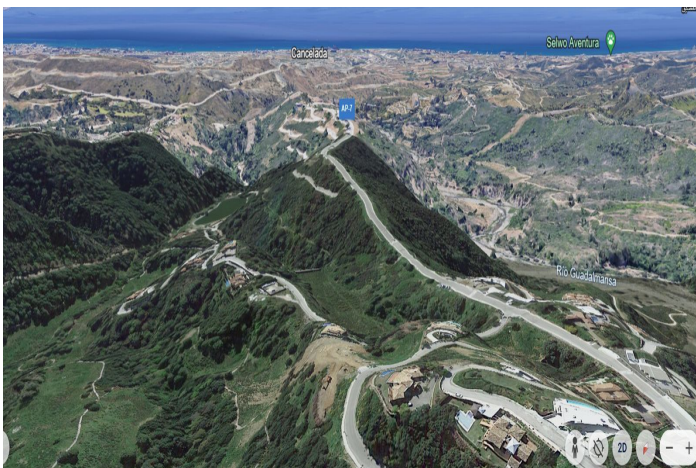

Residential Plot for sale in Benahavís, Benahavís

645,000 €

Reference: R4742425 Plot Size: 3,553m²

Costa del Sol, Benahavís

Monte Mayor: Big plot with open views This plot is in the perfect setting to build a villa overlooking the green mountains of Benahavis and the lake in Monte Mayor. Monte Mayor is a gated urbanization, surrounded by green mountains, it is the ideal place to live as a family and get away from the hustle and bustle of the coast, but also only 15min by car from Puerto Banus and the village of Benahavis, the gastronomic jewel of the Costa del Sol

Features:

Orientation

South West

Security

Gated Complex

24 Hour Security

Views

Sea

Mountain

Panoramic

Country

Golf

Forest

Utilities

Electricity

Drinkable Water

Setting

Close To Golf

Urbanisation

Country

Village

Mountain Pueblo

Close To Forest

Category