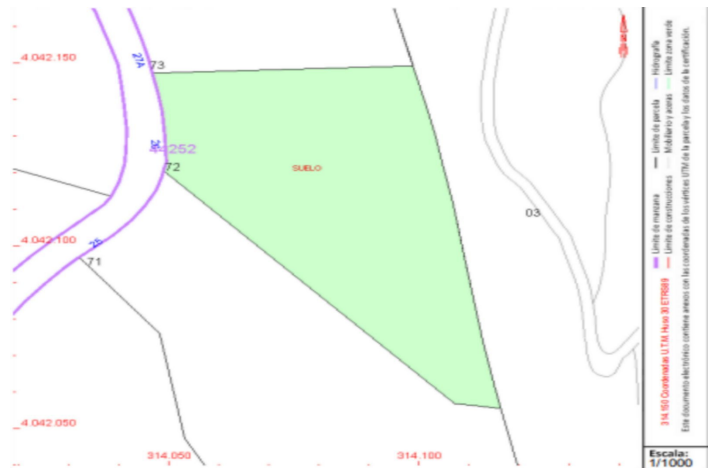

Residential Plot for sale in Benahavís, Benahavís

645,000 €

Reference: R4742425 Plot Size: 3,553m²

Costa del Sol, Benahavís

Monte Mayor: Big plot with open views This plot is in the perfect setting to build a villa overlooking the green mountains of Benahavis and the lake in Monte Mayor. Monte Mayor is a gated urbanization, surrounded by green mountains, it is the ideal place to live as a family and get away from the hustle and bustle of the coast, but also only 15min by car from Puerto Banus and the village of Benahavis, the gastronomic jewel of the Costa del Sol