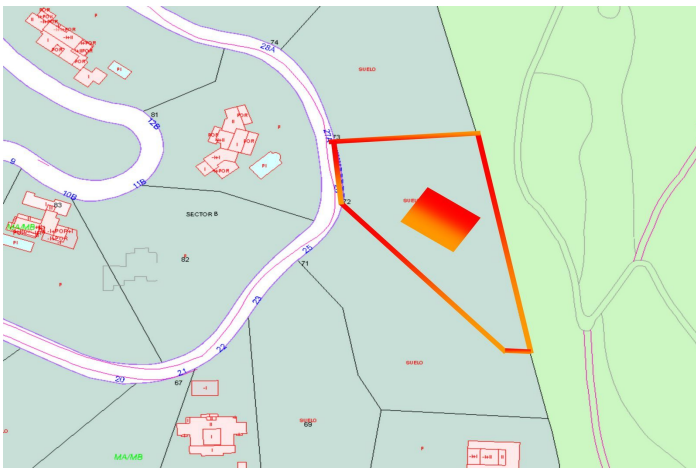

Residential Plot for sale in Benahavís, Benahavís

645,000 €

Reference: R4742425 Plot Size: 3,553m²

Costa del Sol, Benahavís

Monte Mayor: Big plot with open views This plot is in the perfect setting to build a villa overlooking the green mountains of Benahavis and the lake in Monte Mayor. Monte Mayor is a gated urbanization, surrounded by green mountains, it is the ideal place to live as a family and get away from the hustle and bustle of the coast, but also only 15min by car from Puerto Banus and the village of Benahavis, the gastronomic jewel of the Costa del Sol

Features:

Orientation

South West

Security

Gated Complex

24 Hour Security

Views

Sea

Setting

Close To Golf

Urbanisation

Country

Village

Mountain Pueblo

Close To Forest

Category