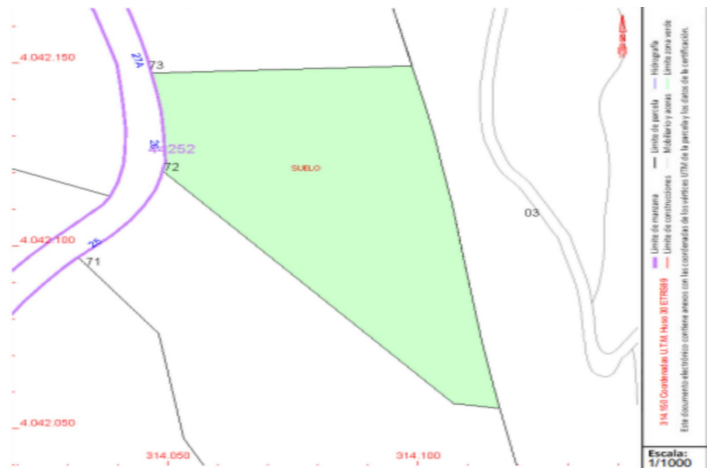

## Costa del Sol, Benahavís

Monte Mayor: Big plot with open views This plot is in the perfect setting to build a villa overlooking the green mountains of Benahavis and the lake in Monte Mayor. Monte Mayor is a gated urbanization, surrounded by green mountains, it is the ideal place to live as a family and get away from the hustle and bustle of the coast, but also only 15min by car from Puerto Banus and the village of Benahavis, the gastronomic jewel of the Costa del Sol