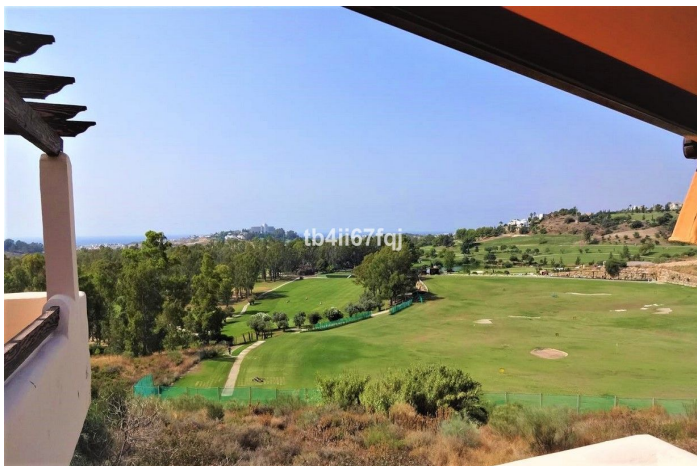

## Costa del Sol, Benahavís

Fantastic penthouse in Lomas del Conde Luque, Benahavis.

With 2 bedrooms and 2 bathrooms, very bright.

117 m2 total built, with 30 m2 of Terrace.

Oriented to the Southwest.

Wonderfull views to the Golf course and panoramic sea view.

Elevator.

Communal swimming pool.

It comes with 2 parking spaces and storage.

Modern style.

With fantastic views of the Atalaya Golf Course and panoramic views of the sea and mountains.

The complex has large and wonderful gardens with outdoor pool and heated indoor pool and sauna.

Only 3 kilometers from the beach. It is constructed with materials of the highest quality.

45 km from Malaga Airport and 10 minutes from the famous Puerto Banus and surrounded by golf courses at a short distance.

### Views

Sea  
Mountain  
Panoramic  
Golf  
Street